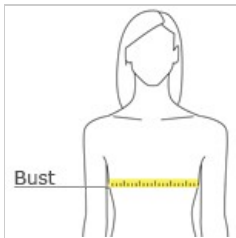

- 4.7-ounce, 100% polyester jersey with PosiCharge technology
- Scoop neck
- Removable tag for comfort and relabeling
- Set-in sleeves

*Given the extreme heat required for sublimation, please consult with your decorator. It is highly recommended to sample test product by color before production.*

**CARE INSTRUCTIONS**

Machine wash cold with like colors. Do not bleach. Tumble dry low. Remove promptly. Cool iron if needed. Do not use fabric softener. Do not dry clean.

front

back

**HOW TO MEASURE****BUST**

Measure under the arm and around the fullest part of the bust with arms down, keeping tape horizontal.

**SIZE CHART**

	XS	S	M	L	XL	XXL	3XL	4XL
Size	2	4/6	8/10	12/14	16/18	20/22	24/26	28/30
Bust	32-34	35-36	37-38	39-41	42-44	45-47	48-51	52-55